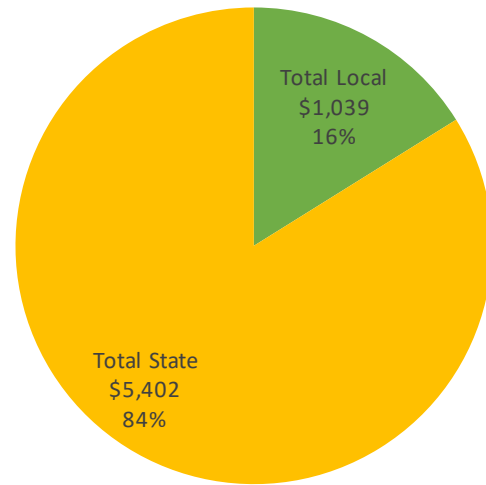

2022 State and Local SEEK Funding Per Pupil