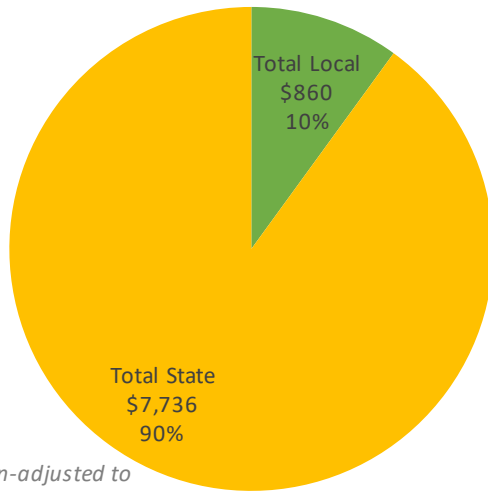

Cloverport Independent

SEEK is Kentucky's main funding formula for P-12 public education, combining state and local dollars. This overview shows inflation-adjusted figures in 2022 dollars, showing how buying power has changed in recent years. The Council for Better Education offers versions of this report for each district and for the state as a whole at www.kycbe.com. Versions without the inflation adjustment are also available. These reports reflect data from education.ky.gov and inflation rates from www.bls.gov/data/inflation_calculator.htm.

2008 State and Local SEEK Funding Per Pupil