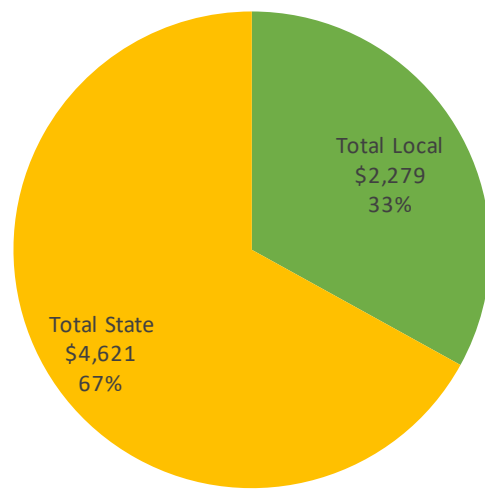

2022 State and Local SEEK Funding Per Pupil