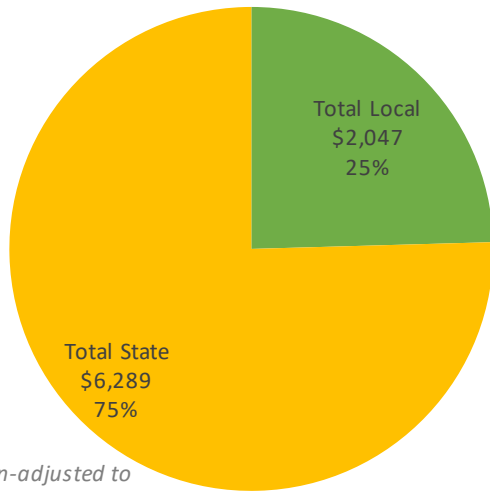

Crittenden County

SEEK is Kentucky's main funding formula for P-12 public education, combining state and local dollars. This overview shows inflation-adjusted figures in 2022 dollars, showing how buying power has changed in recent years. The Council for Better Education offers versions of this report for each district and for the state as a whole at www.kycbe.com. Versions without the inflation adjustment are also available. These reports reflect data from education.ky.gov and inflation rates from www.bls.gov/data/inflation_calculator.htm.

2008 State and Local SEEK Funding Per Pupil