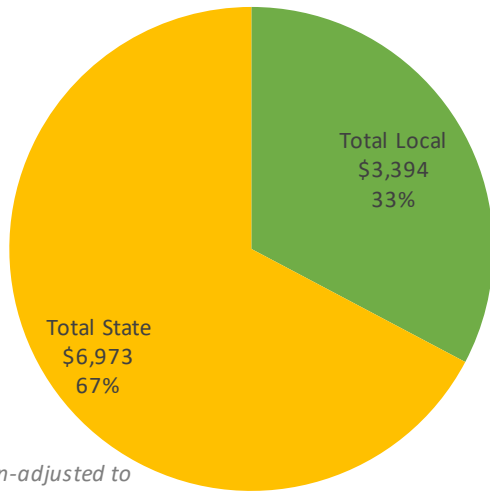

Fulton Independent

SEEK is Kentucky's main funding formula for P-12 public education, combining state and local dollars. This overview shows inflation-adjusted figures in 2022 dollars, showing how buying power has changed in recent years. The Council for Better Education offers versions of this report for each district and for the state as a whole at www.kycbe.com. Versions without the inflation adjustment are also available. These reports reflect data from education.ky.gov and inflation rates from www.bls.gov/data/inflation_calculator.htm.

2008 State and Local SEEK Funding Per Pupil