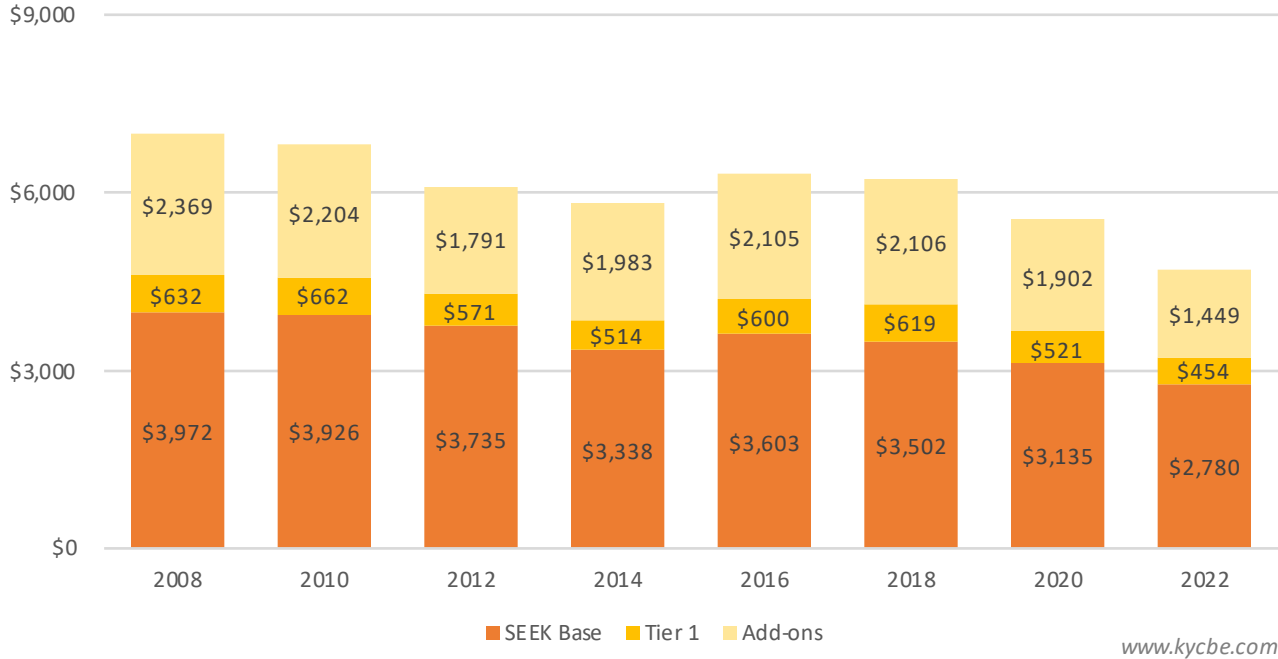

Fulton Independent

State SEEK Funding Per Pupil
Inflation-adjusted to December 2021 Dollars