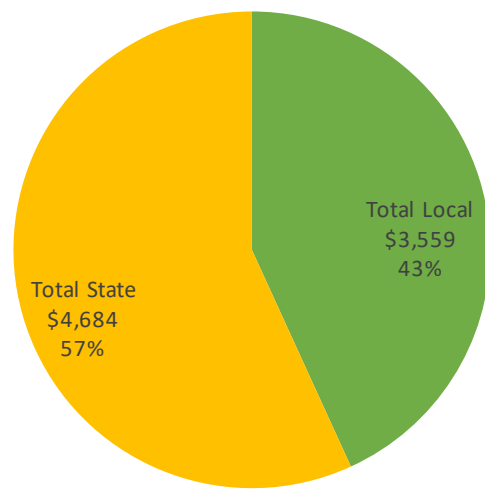

2022 State and Local SEEK Funding Per Pupil