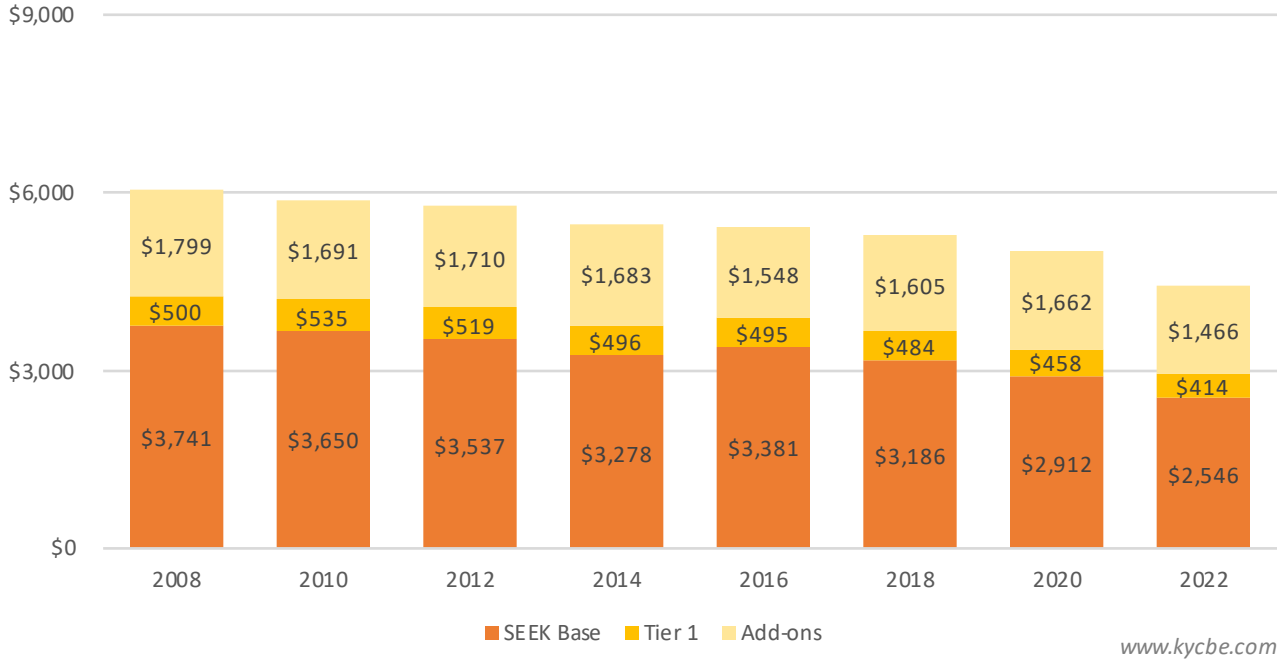

Henry County

State SEEK Funding Per Pupil
Inflation-adjusted to December 2021 Dollars