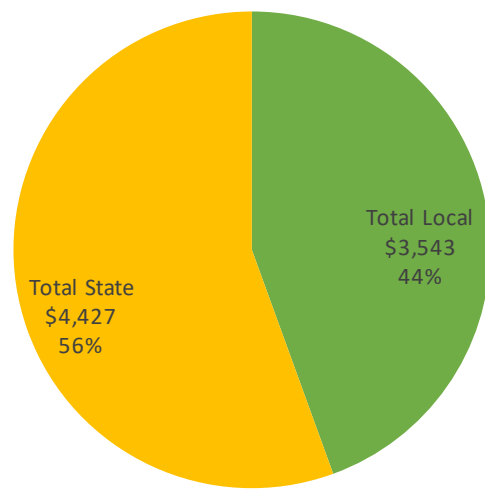

2022 State and Local SEEK Funding Per Pupil