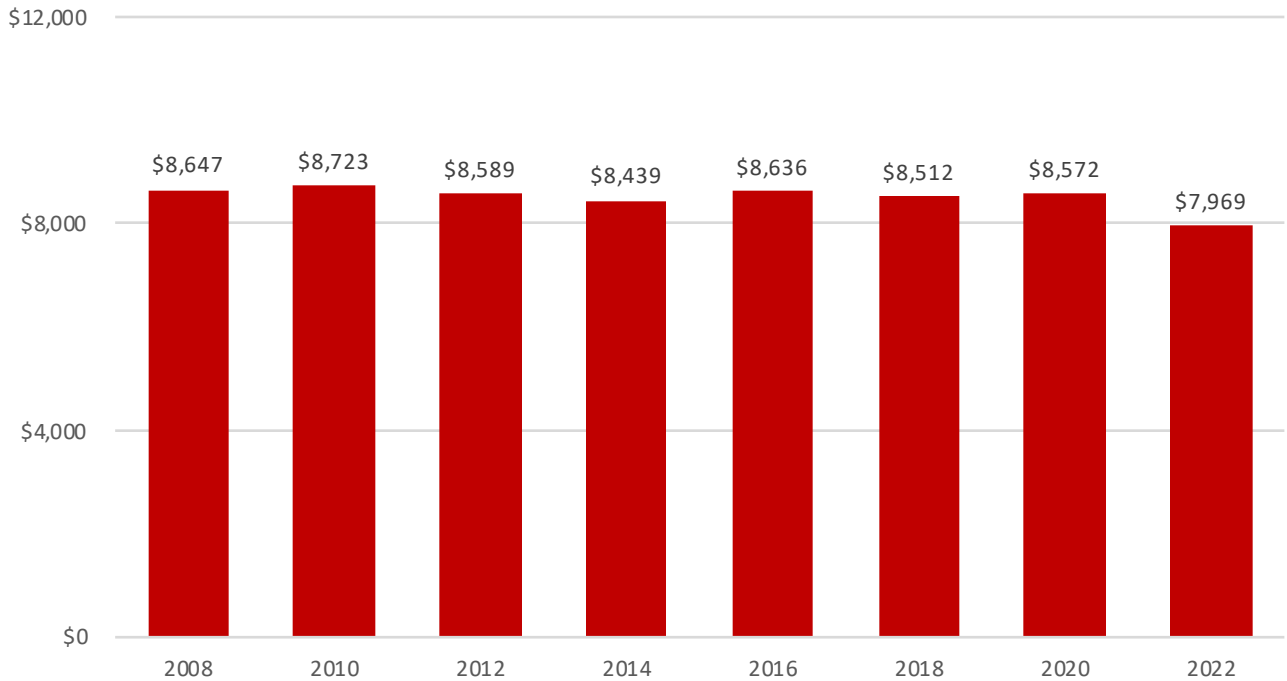

# Henry County

SEEK is Kentucky's main funding formula for P-12 public education, combining state and local dollars. This overview shows inflation-adjusted figures in 2022 dollars, showing how buying power has changed in recent years. The Council for Better Education offers versions of this report for each district and for the state as a whole at [www.kycbe.com](http://www.kycbe.com). Versions without the inflation adjustment are also available. These reports reflect data from [education.ky.gov](http://education.ky.gov) and inflation rates from [www.bls.gov/data/inflation\\_calculator.htm](http://www.bls.gov/data/inflation_calculator.htm).

**2008 State and Local SEEK Funding Per Pupil**

Inflation-adjusted to December 2021 dollars

**2022 State and Local SEEK Funding Per Pupil**

[www.kycbe.com](http://www.kycbe.com)

**Total SEEK Funding Per Pupil**  
Inflation-adjusted to December 2021 Dollars