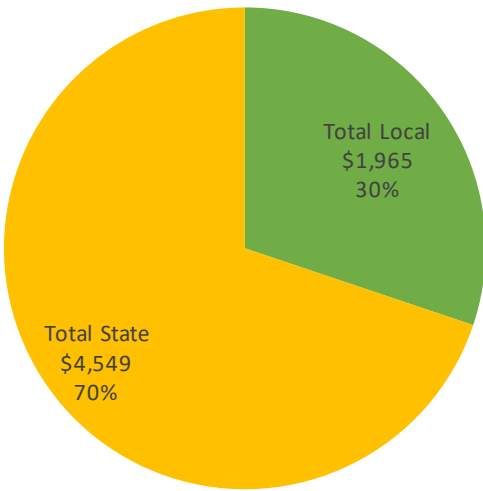

Henry County

SEEK is Kentucky's main funding formula for P-12 public education, combining state and local dollars. The Council for Better Education offers versions of this report for each district and for the state as a whole at www.kycbe.com. Versions showing the inflation-adjusted buying power of SEEK funding are also available. These reports reflect data from education.ky.gov and inflation rates from www.bls.gov/data/inflation_calculator.htm.

2008 State and Local SEEK Funding Per Pupil