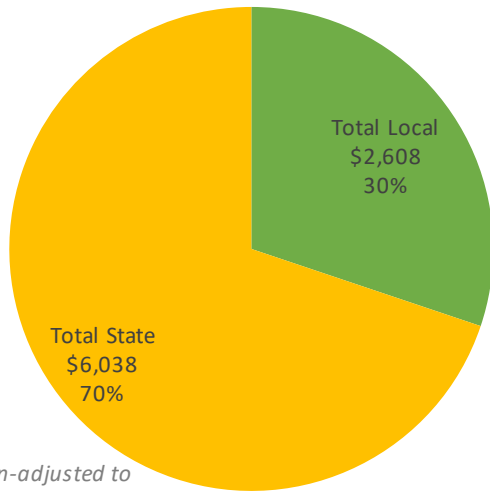

Henry County

SEEK is Kentucky's main funding formula for P-12 public education, combining state and local dollars. This overview shows inflation-adjusted figures in 2022 dollars, showing how buying power has changed in recent years. The Council for Better Education offers versions of this report for each district and for the state as a whole at www.kycbe.com. Versions without the inflation adjustment are also available. These reports reflect data from education.ky.gov and inflation rates from www.bls.gov/data/inflation_calculator.htm.

2008 State and Local SEEK Funding Per Pupil