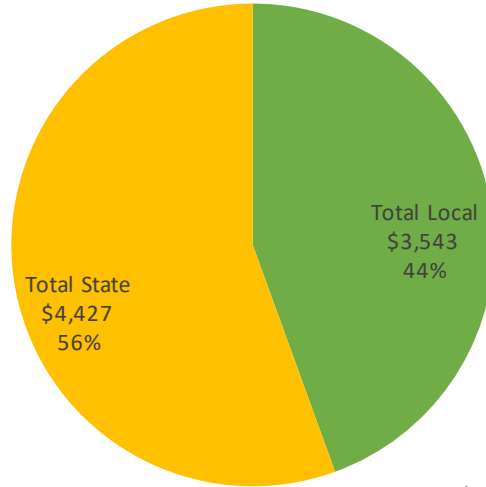

2022 State and Local SEEK Funding Per Pupil