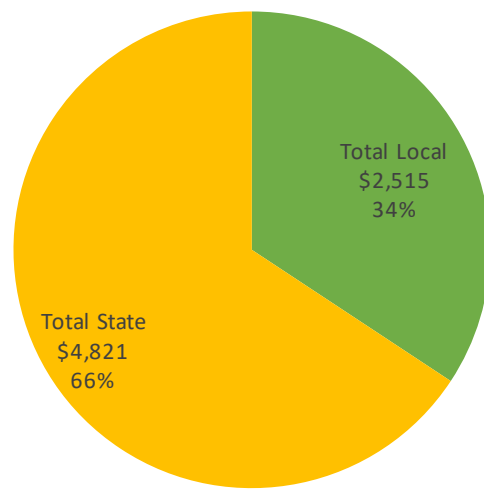

2022 State and Local SEEK Funding Per Pupil