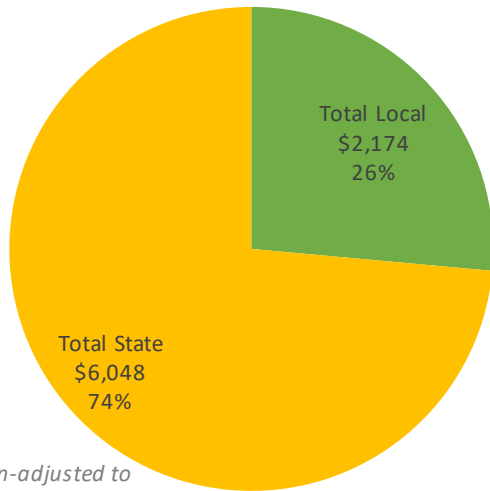

Laurel County

SEEK is Kentucky's main funding formula for P-12 public education, combining state and local dollars. This overview shows inflation-adjusted figures in 2022 dollars, showing how buying power has changed in recent years. The Council for Better Education offers versions of this report for each district and for the state as a whole at www.kycbe.com. Versions without the inflation adjustment are also available. These reports reflect data from education.ky.gov and inflation rates from www.bls.gov/data/inflation_calculator.htm.

2008 State and Local SEEK Funding Per Pupil