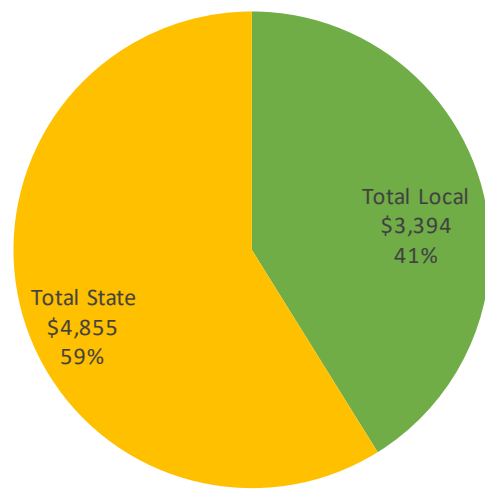

2022 State and Local SEEK Funding Per Pupil