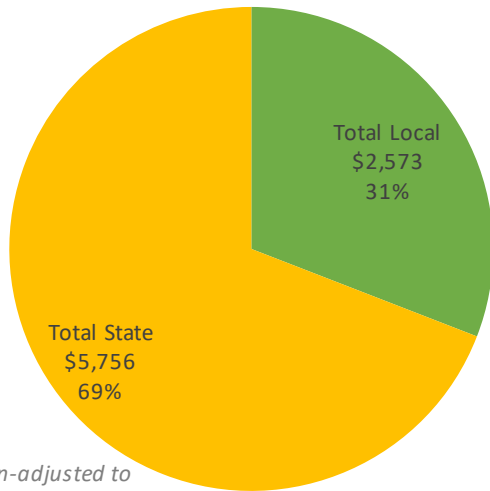

Ludlow Independent

SEEK is Kentucky's main funding formula for P-12 public education, combining state and local dollars. This overview shows inflation-adjusted figures in 2022 dollars, showing how buying power has changed in recent years. The Council for Better Education offers versions of this report for each district and for the state as a whole at www.kycbe.com. Versions without the inflation adjustment are also available. These reports reflect data from education.ky.gov and inflation rates from www.bls.gov/data/inflation_calculator.htm.

2008 State and Local SEEK Funding Per Pupil