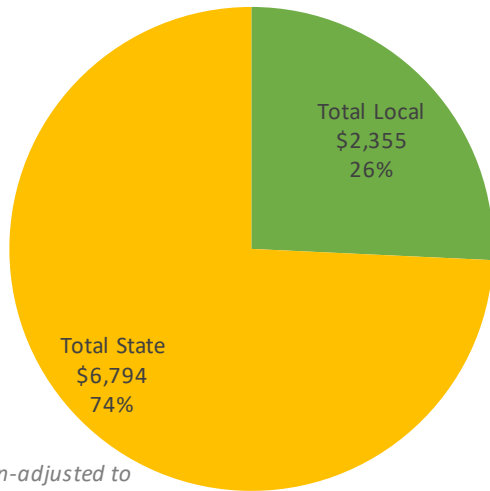

# Mayfield Independent

SEEK is Kentucky's main funding formula for P-12 public education, combining state and local dollars. This overview shows inflation-adjusted figures in 2022 dollars, showing how buying power has changed in recent years. The Council for Better Education offers versions of this report for each district and for the state as a whole at [www.kycbe.com](http://www.kycbe.com). Versions without the inflation adjustment are also available. These reports reflect data from [education.ky.gov](http://education.ky.gov) and inflation rates from [www.bls.gov/data/inflation\\_calculator.htm](http://www.bls.gov/data/inflation_calculator.htm).

**2008 State and Local SEEK Funding Per Pupil**

Inflation-adjusted to December 2021 dollars

**2022 State and Local SEEK Funding Per Pupil**

[www.kycbe.com](http://www.kycbe.com)

**Total SEEK Funding Per Pupil**  
Inflation-adjusted to December 2021 Dollars