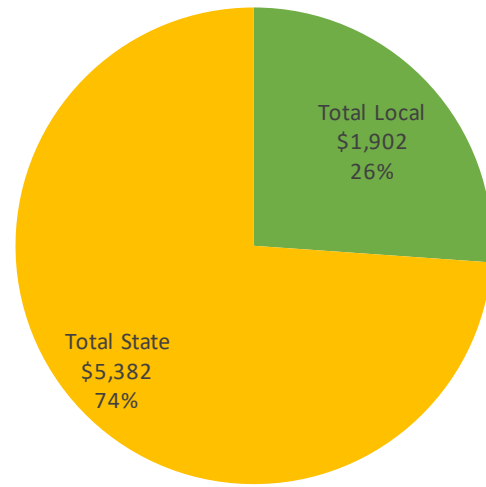

2022 State and Local SEEK Funding Per Pupil