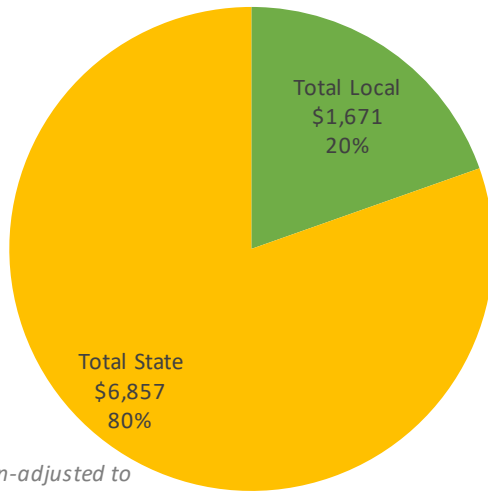

Metcalfe County

SEEK is Kentucky's main funding formula for P-12 public education, combining state and local dollars. This overview shows inflation-adjusted figures in 2022 dollars, showing how buying power has changed in recent years. The Council for Better Education offers versions of this report for each district and for the state as a whole at www.kycbe.com. Versions without the inflation adjustment are also available. These reports reflect data from education.ky.gov and inflation rates from www.bls.gov/data/inflation_calculator.htm.

2008 State and Local SEEK Funding Per Pupil