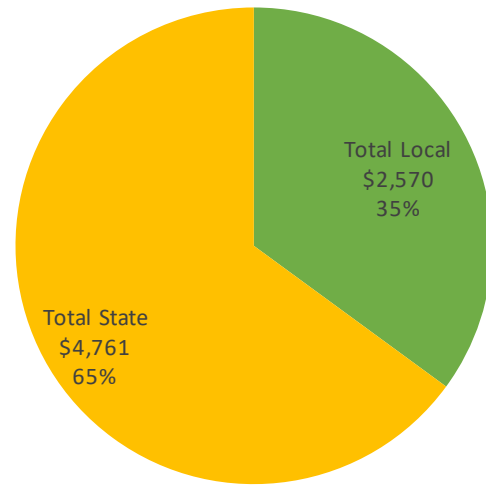

2022 State and Local SEEK Funding Per Pupil