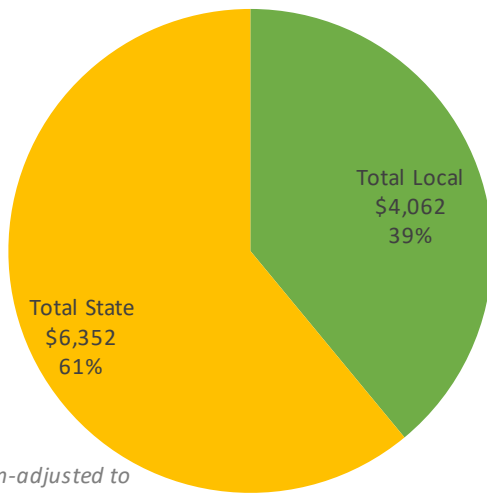

Owensboro Independent

SEEK is Kentucky's main funding formula for P-12 public education, combining state and local dollars. This overview shows inflation-adjusted figures in 2022 dollars, showing how buying power has changed in recent years. The Council for Better Education offers versions of this report for each district and for the state as a whole at www.kycbe.com. Versions without the inflation adjustment are also available. These reports reflect data from education.ky.gov and inflation rates from www.bls.gov/data/inflation_calculator.htm.

2008 State and Local SEEK Funding Per Pupil