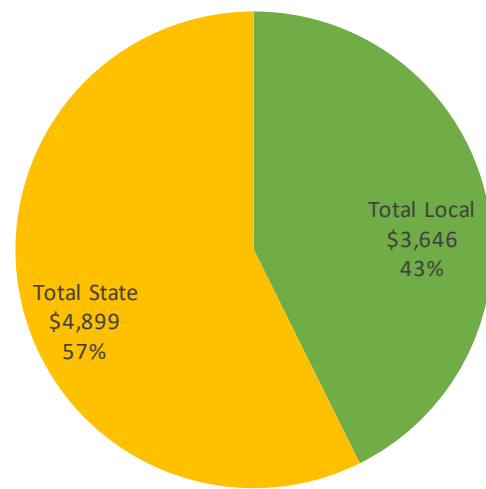

2022 State and Local SEEK Funding Per Pupil