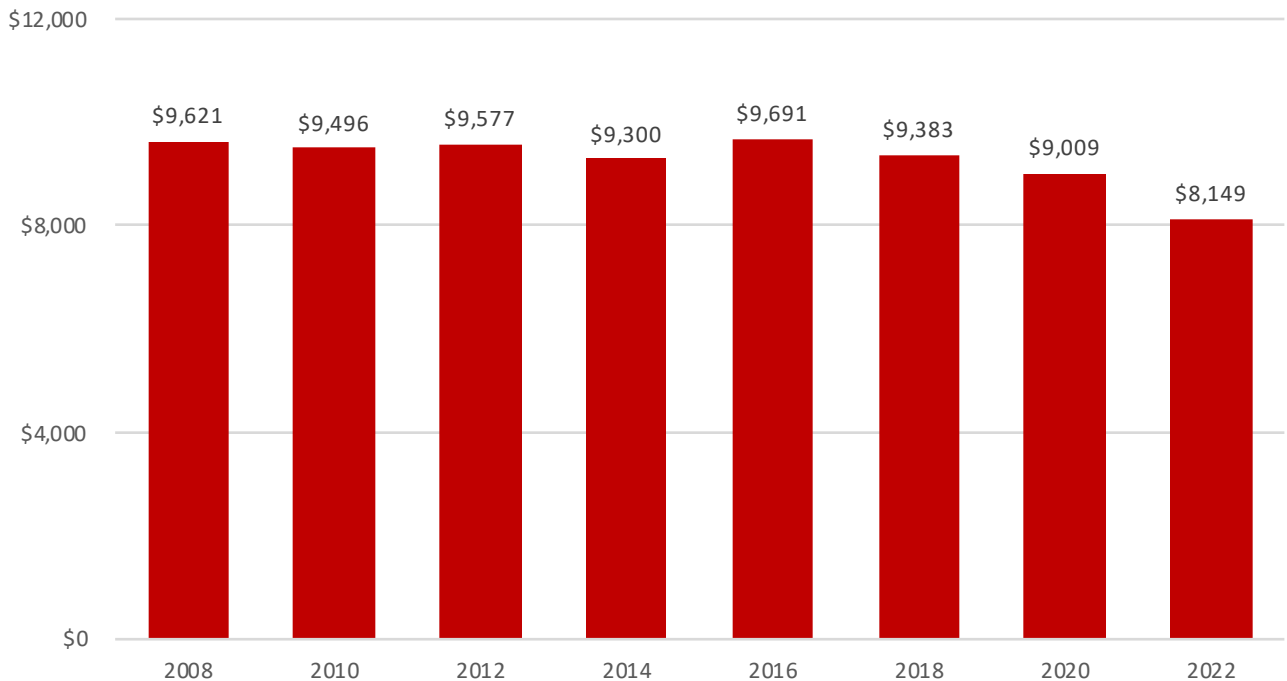

# Paducah Independent

SEEK is Kentucky's main funding formula for P-12 public education, combining state and local dollars. This overview shows inflation-adjusted figures in 2022 dollars, showing how buying power has changed in recent years. The Council for Better Education offers versions of this report for each district and for the state as a whole at [www.kycbe.com](http://www.kycbe.com). Versions without the inflation adjustment are also available. These reports reflect data from [education.ky.gov](http://education.ky.gov) and inflation rates from [www.bls.gov/data/inflation\\_calculator.htm](http://www.bls.gov/data/inflation_calculator.htm).

**2008 State and Local SEEK Funding Per Pupil**

Inflation-adjusted to December 2021 dollars

**2022 State and Local SEEK Funding Per Pupil**

[www.kycbe.com](http://www.kycbe.com)

**Total SEEK Funding Per Pupil**  
Inflation-adjusted to December 2021 Dollars