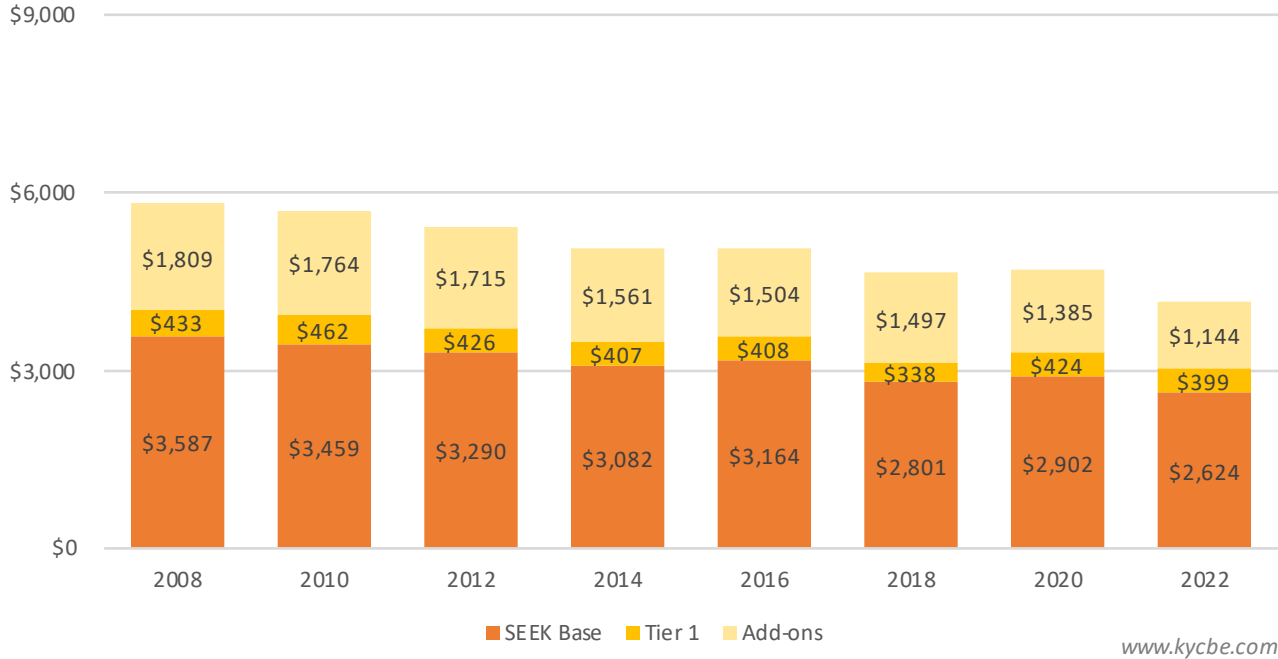

Paducah Independent

State SEEK Funding Per Pupil
Inflation-adjusted to December 2021 Dollars