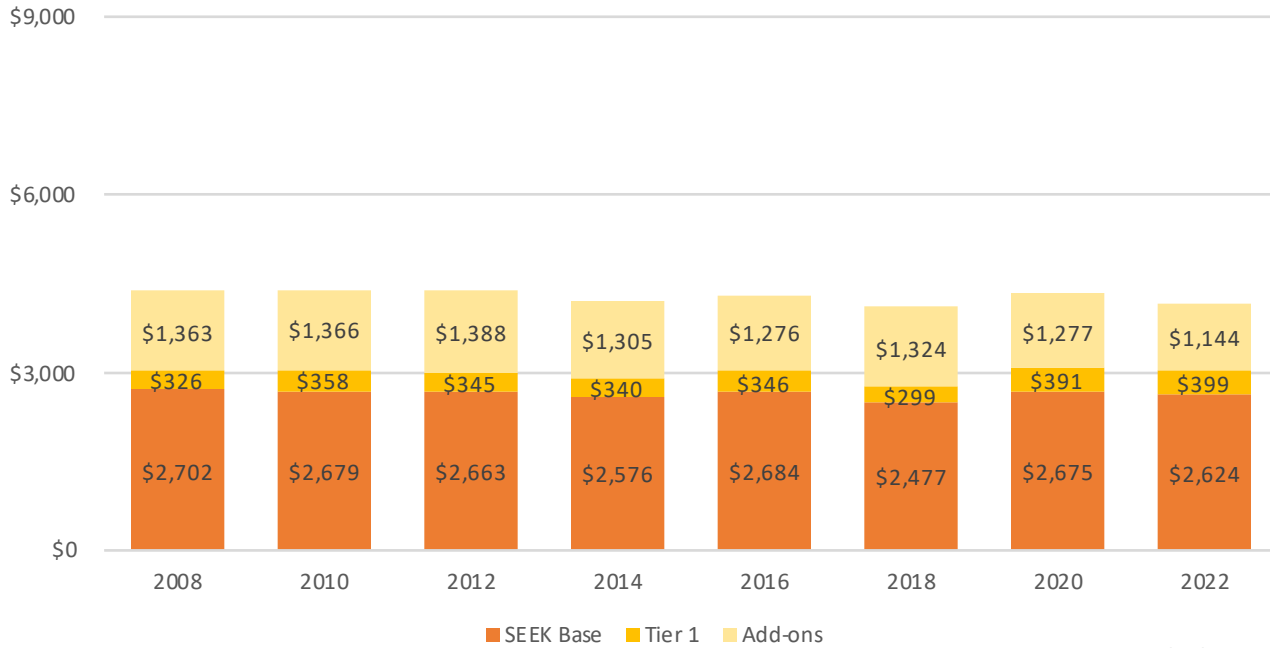

Paducah Independent

State SEEK Funding Per Pupil