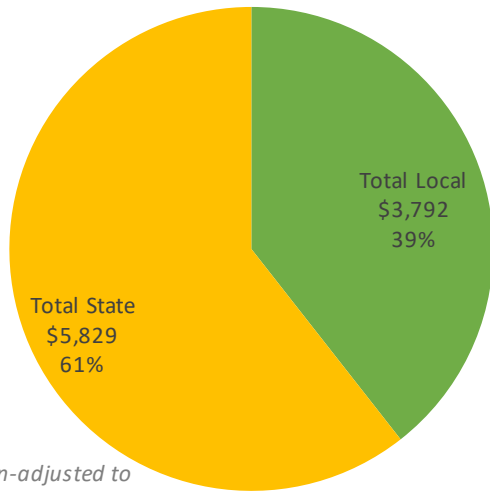

Paducah Independent

SEEK is Kentucky's main funding formula for P-12 public education, combining state and local dollars. This overview shows inflation-adjusted figures in 2022 dollars, showing how buying power has changed in recent years. The Council for Better Education offers versions of this report for each district and for the state as a whole at www.kycbe.com. Versions without the inflation adjustment are also available. These reports reflect data from education.ky.gov and inflation rates from www.bls.gov/data/inflation_calculator.htm.

2008 State and Local SEEK Funding Per Pupil