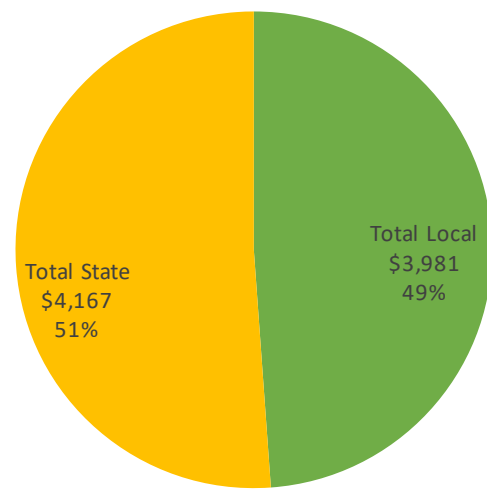

2022 State and Local SEEK Funding Per Pupil