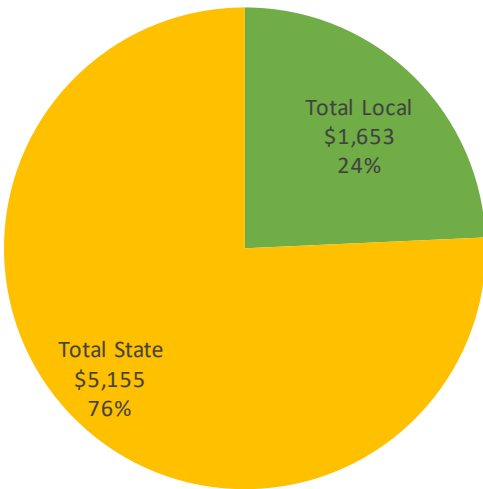

Perry County

SEEK is Kentucky's main funding formula for P-12 public education, combining state and local dollars. The Council for Better Education offers versions of this report for each district and for the state as a whole at www.kycbe.com. Versions showing the inflation-adjusted buying power of SEEK funding are also available. These reports reflect data from education.ky.gov and inflation rates from www.bls.gov/data/inflation_calculator.htm.

2008 State and Local SEEK Funding Per Pupil