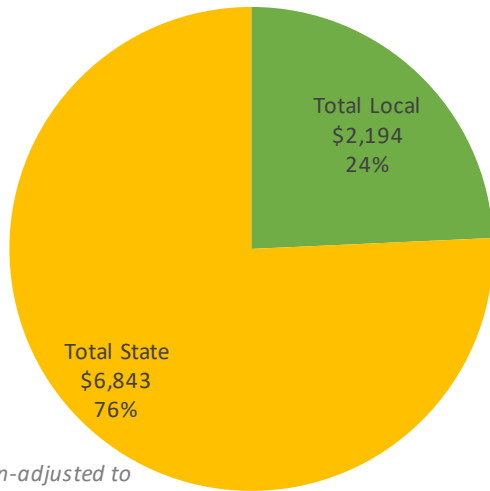

Perry County

SEEK is Kentucky's main funding formula for P-12 public education, combining state and local dollars. This overview shows inflation-adjusted figures in 2022 dollars, showing how buying power has changed in recent years. The Council for Better Education offers versions of this report for each district and for the state as a whole at www.kycbe.com. Versions without the inflation adjustment are also available. These reports reflect data from education.ky.gov and inflation rates from www.bls.gov/data/inflation_calculator.htm.

2008 State and Local SEEK Funding Per Pupil