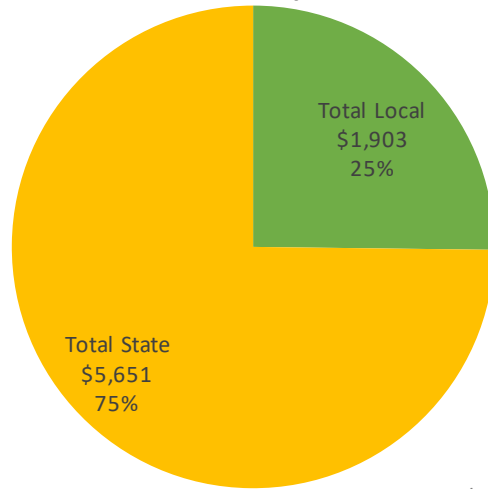

2022 State and Local SEEK Funding Per Pupil