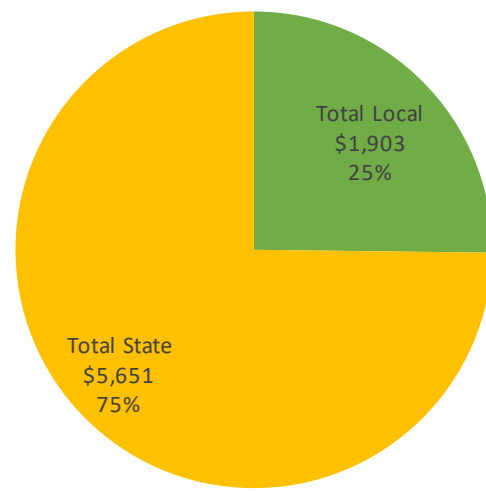

# Perry County

SEEK is Kentucky's main funding formula for P-12 public education, combining state and local dollars. This overview shows inflation-adjusted figures in 2022 dollars, showing how buying power has changed in recent years. The Council for Better Education offers versions of this report for each district and for the state as a whole at [www.kycbe.com](http://www.kycbe.com). Versions without the inflation adjustment are also available. These reports reflect data from [education.ky.gov](http://education.ky.gov) and inflation rates from [www.bls.gov/data/inflation\\_calculator.htm](http://www.bls.gov/data/inflation_calculator.htm).

**2008 State and Local SEEK Funding Per Pupil**

Inflation-adjusted to December 2021 dollars

**2022 State and Local SEEK Funding Per Pupil**

[www.kycbe.com](http://www.kycbe.com)

**Total SEEK Funding Per Pupil**  
Inflation-adjusted to December 2021 Dollars