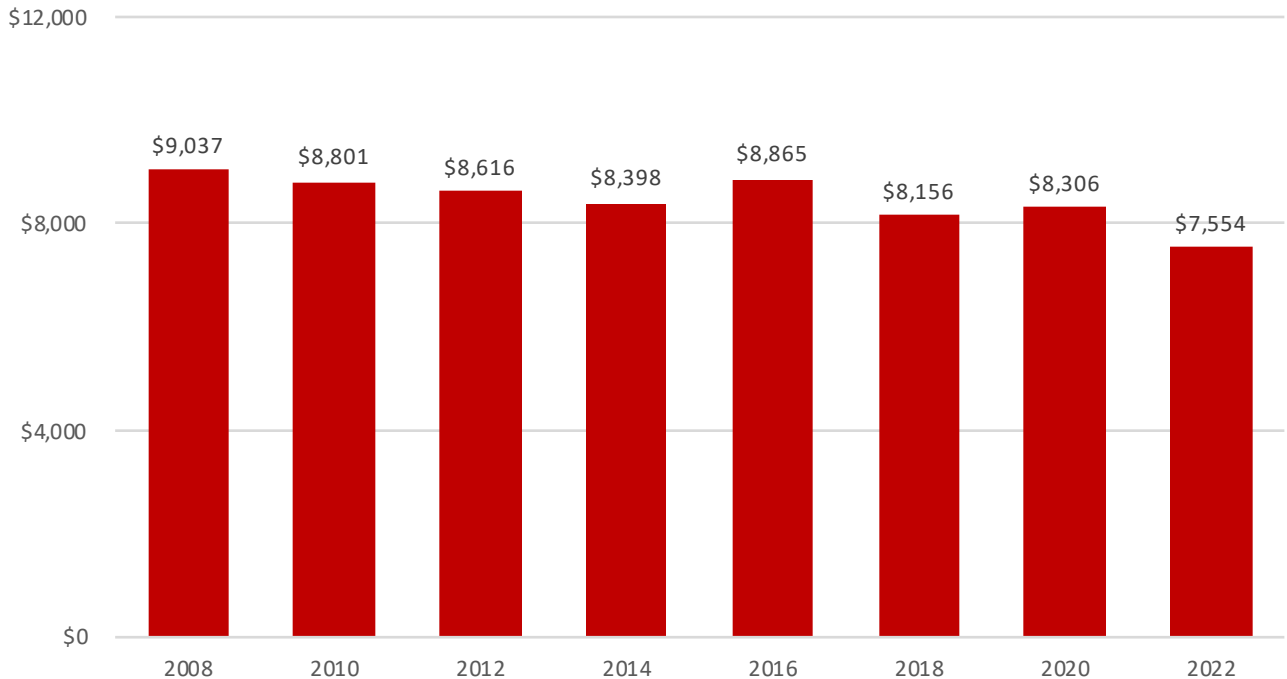

# Perry County

SEEK is Kentucky's main funding formula for P-12 public education, combining state and local dollars. This overview shows inflation-adjusted figures in 2022 dollars, showing how buying power has changed in recent years. The Council for Better Education offers versions of this report for each district and for the state as a whole at [www.kycbe.com](http://www.kycbe.com). Versions without the inflation adjustment are also available. These reports reflect data from [education.ky.gov](http://education.ky.gov) and inflation rates from [www.bls.gov/data/inflation\\_calculator.htm](http://www.bls.gov/data/inflation_calculator.htm).

**2008 State and Local SEEK Funding Per Pupil**

Inflation-adjusted to December 2021 dollars

**2022 State and Local SEEK Funding Per Pupil**

[www.kycbe.com](http://www.kycbe.com)

**Total SEEK Funding Per Pupil**  
Inflation-adjusted to December 2021 Dollars