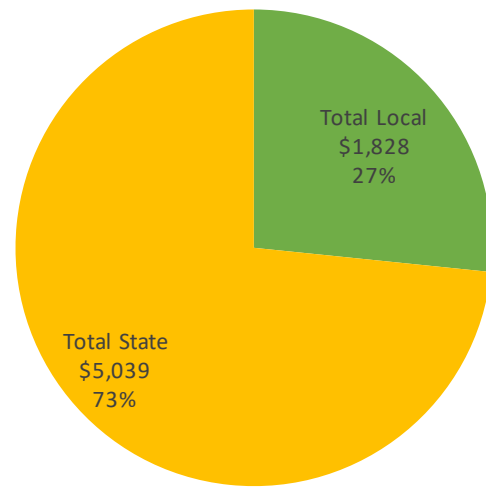

2022 State and Local SEEK Funding Per Pupil