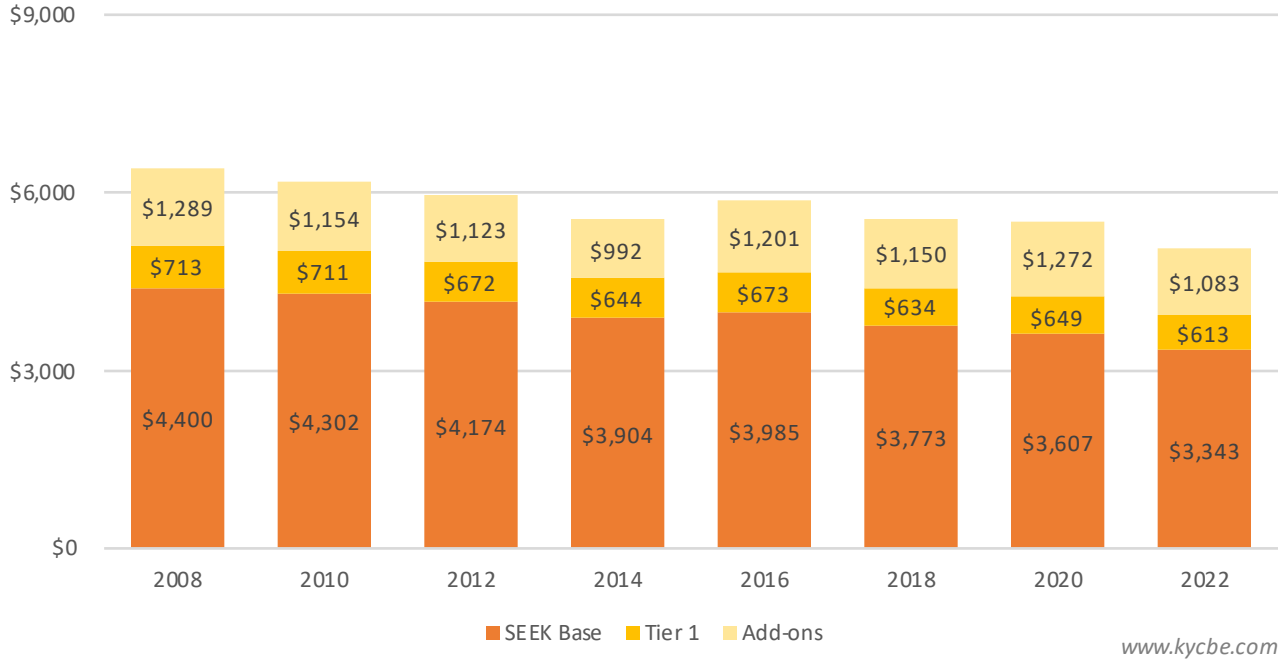

Raceland-Worthington Independent

State SEEK Funding Per Pupil
Inflation-adjusted to December 2021 Dollars