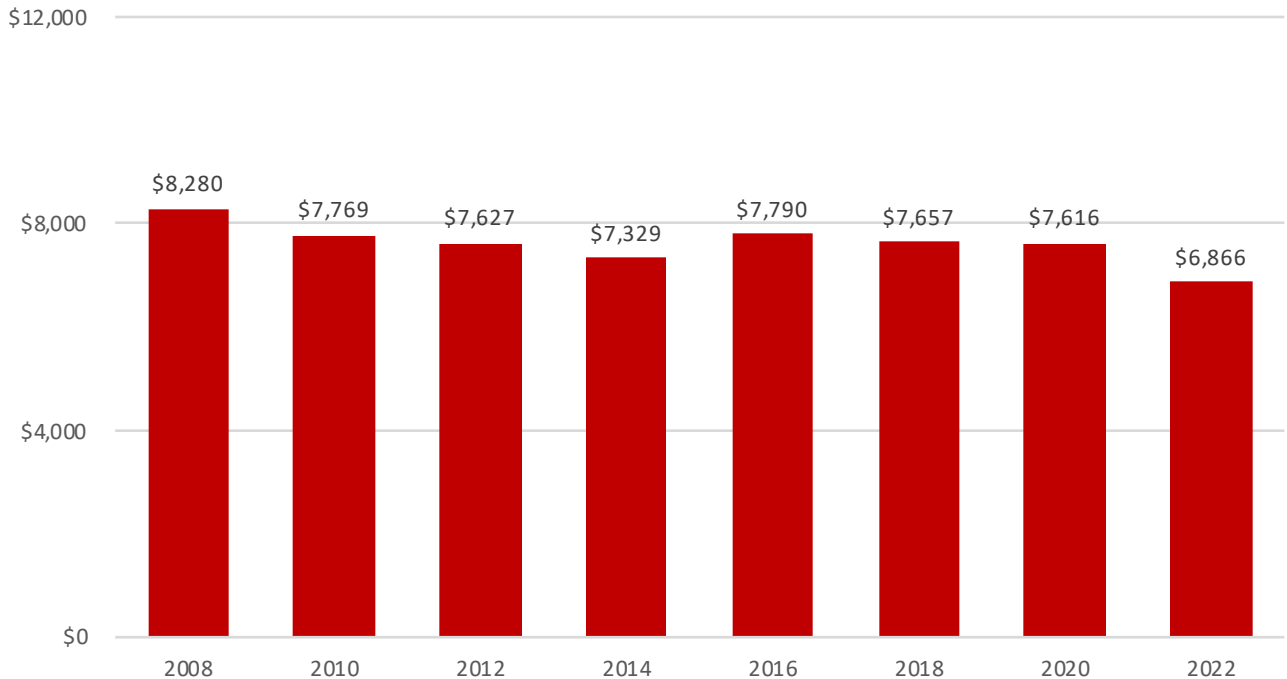

# Raceland-Worthington Independent

SEEK is Kentucky's main funding formula for P-12 public education, combining state and local dollars. This overview shows inflation-adjusted figures in 2022 dollars, showing how buying power has changed in recent years. The Council for Better Education offers versions of this report for each district and for the state as a whole at [www.kycbe.com](http://www.kycbe.com). Versions without the inflation adjustment are also available. These reports reflect data from [education.ky.gov](http://education.ky.gov) and inflation rates from [www.bls.gov/data/inflation\\_calculator.htm](http://www.bls.gov/data/inflation_calculator.htm).

**2008 State and Local SEEK Funding Per Pupil**

Inflation-adjusted to December 2021 dollars

**2022 State and Local SEEK Funding Per Pupil**

[www.kycbe.com](http://www.kycbe.com)

**Total SEEK Funding Per Pupil**  
Inflation-adjusted to December 2021 Dollars