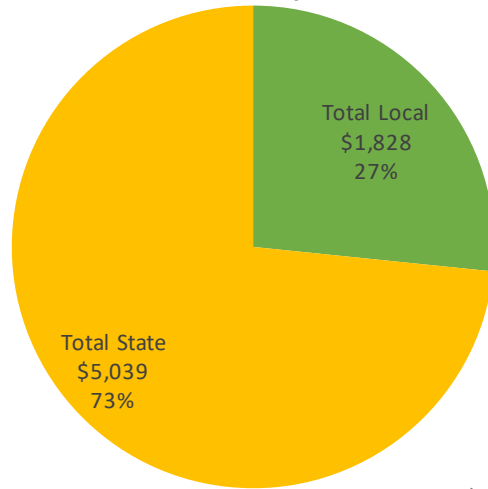

2022 State and Local SEEK Funding Per Pupil