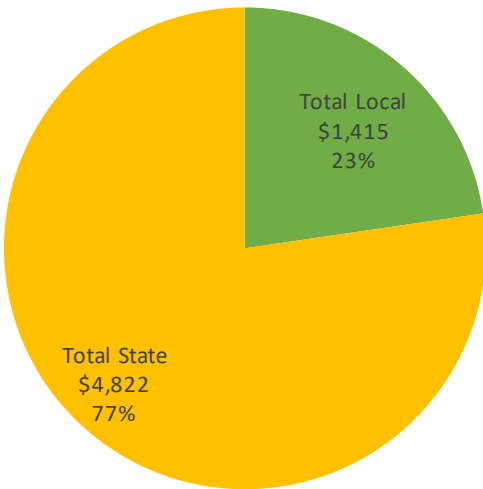

Raceland-Worthington Independent

SEEK is Kentucky's main funding formula for P-12 public education, combining state and local dollars. The Council for Better Education offers versions of this report for each district and for the state as a whole at www.kycbe.com. Versions showing the inflation-adjusted buying power of SEEK funding are also available. These reports reflect data from education.ky.gov and inflation rates from www.bls.gov/data/inflation_calculator.htm.

2008 State and Local SEEK Funding Per Pupil