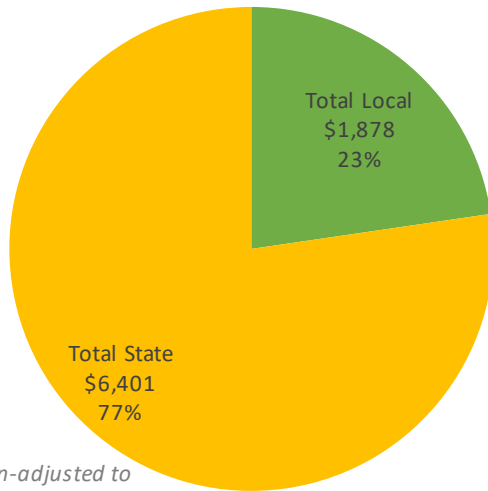

Raceland-Worthington Independent

SEEK is Kentucky's main funding formula for P-12 public education, combining state and local dollars. This overview shows inflation-adjusted figures in 2022 dollars, showing how buying power has changed in recent years. The Council for Better Education offers versions of this report for each district and for the state as a whole at www.kycbe.com. Versions without the inflation adjustment are also available. These reports reflect data from education.ky.gov and inflation rates from www.bls.gov/data/inflation_calculator.htm.

2008 State and Local SEEK Funding Per Pupil