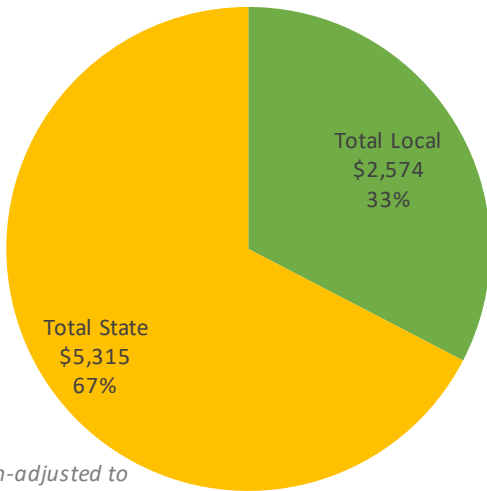

Simpson County

SEEK is Kentucky's main funding formula for P-12 public education, combining state and local dollars. This overview shows inflation-adjusted figures in 2022 dollars, showing how buying power has changed in recent years. The Council for Better Education offers versions of this report for each district and for the state as a whole at www.kycbe.com. Versions without the inflation adjustment are also available. These reports reflect data from education.ky.gov and inflation rates from www.bls.gov/data/inflation_calculator.htm.

2008 State and Local SEEK Funding Per Pupil