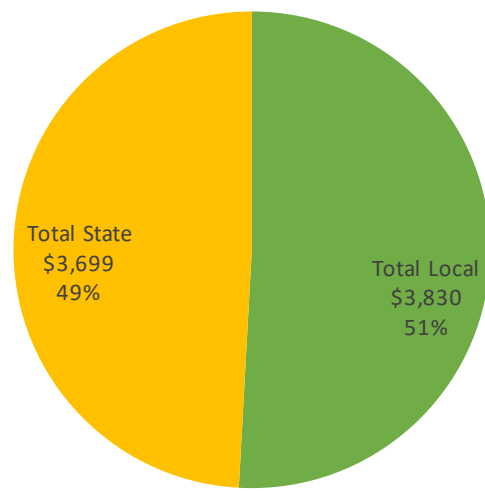

2022 State and Local SEEK Funding Per Pupil