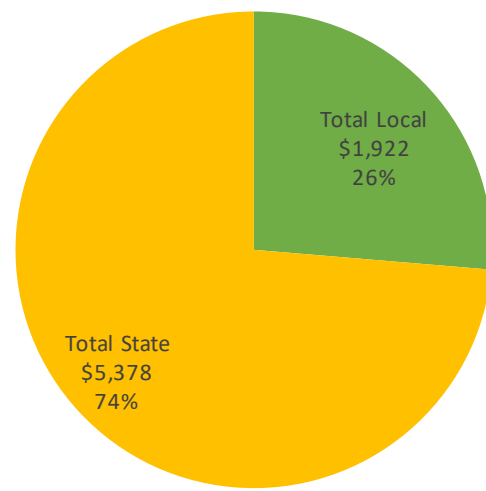

2022 State and Local SEEK Funding Per Pupil