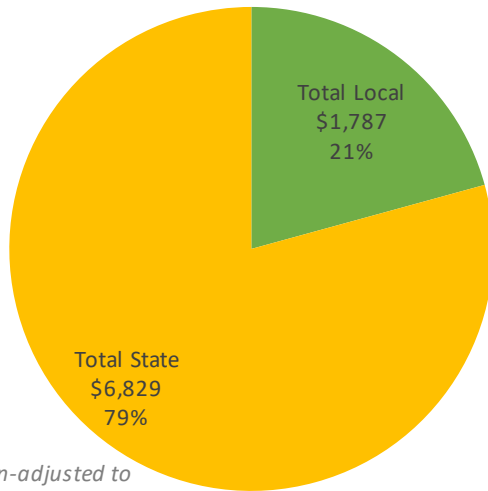

Wayne County

SEEK is Kentucky's main funding formula for P-12 public education, combining state and local dollars. This overview shows inflation-adjusted figures in 2022 dollars, showing how buying power has changed in recent years. The Council for Better Education offers versions of this report for each district and for the state as a whole at www.kycbe.com. Versions without the inflation adjustment are also available. These reports reflect data from education.ky.gov and inflation rates from www.bls.gov/data/inflation_calculator.htm.

2008 State and Local SEEK Funding Per Pupil