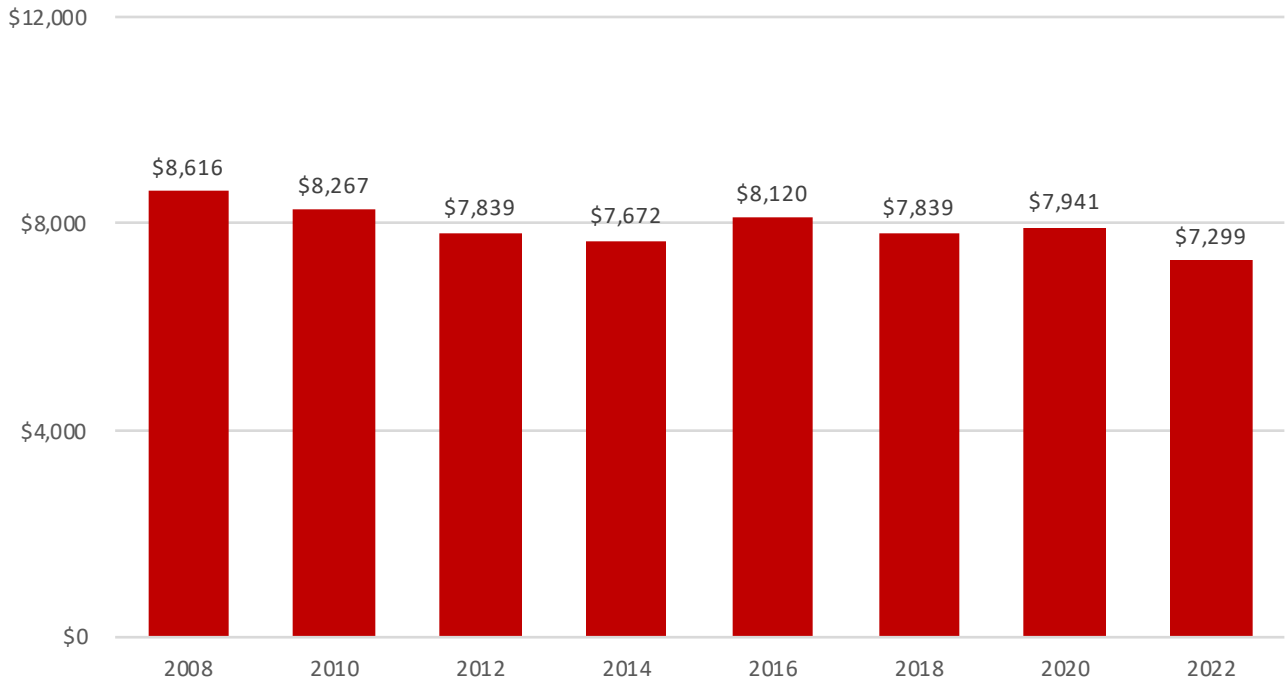

Total SEEK Funding Per Pupil

Inflation-adjusted to December 2021 Dollars